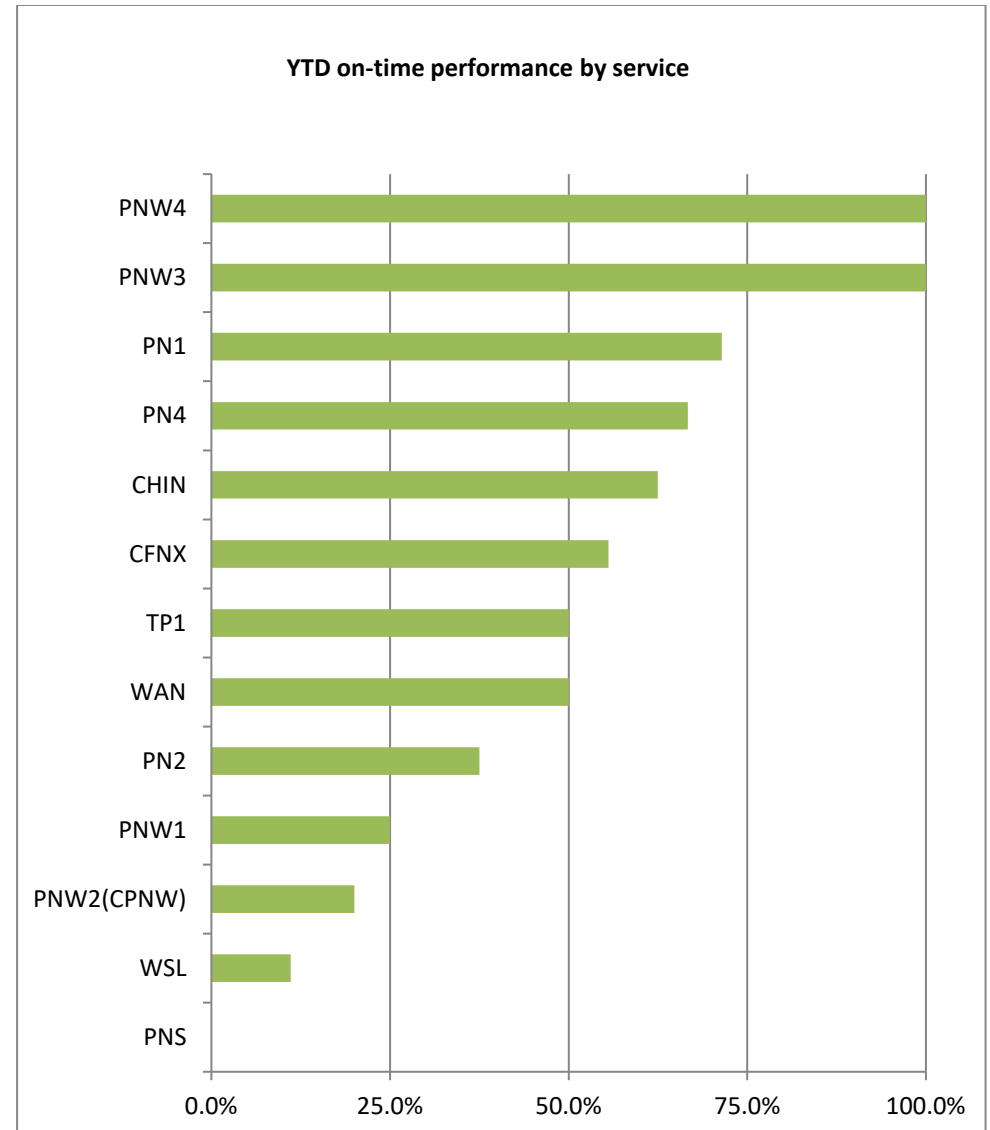

Gateway Vessel On-time Performance

February 2024

Service Name	On-time performance (+ 8 hours)		
	Feb-24	YTD 2024	YTD 2023
Centerm			
PN4	100.0%	66.7%	25.0%
TP1	75.0%	50.0%	33.3%
PNW2(CPNW)	0.0%	20.0%	80.0%
Centerm	66.7%	47.4%	36.4%
Deltaport			
PNW4	100.0%	100.0%	100.0%
PN1	100.0%	71.4%	40.0%
CHIN	75.0%	62.5%	28.6%
PN2	25.0%	37.5%	33.3%
PNW1	0.0%	0.0%	
Deltaport	66.7%	54.8%	41.9%
FSD			
WAN	100.0%	50.0%	66.7%
WSL	25.0%	11.1%	62.5%
PNS	0.0%	0.0%	
FSD	25.0%	15.8%	63.6%
Vanterm			
PNW3	100.0%	100.0%	100.0%
CFNX	75.0%	62.5%	100.0%
PNW1	25.0%	40.0%	40.0%
Vanterm	60.0%	71.4%	78.6%
Gateway	57.1%	48.9%	50.0%

pardoned for the July Vessel On-time performance.