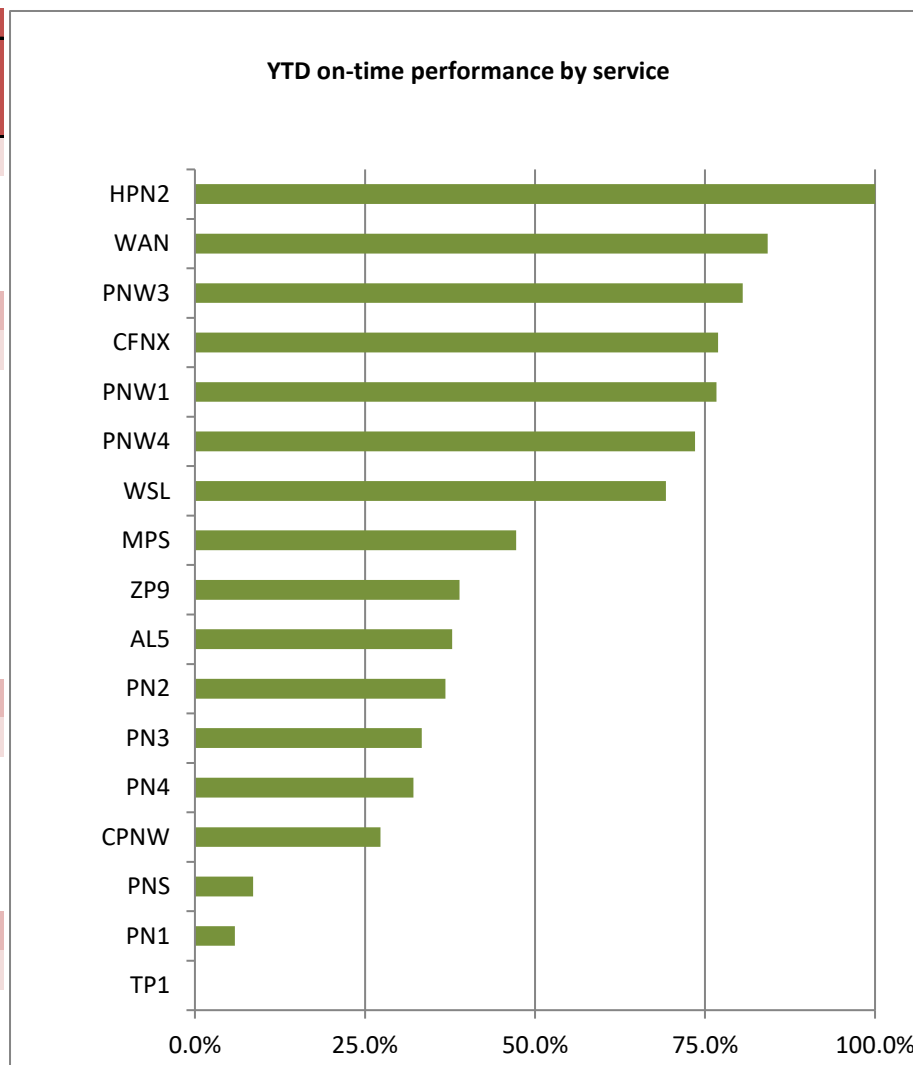

Gateway Vessel on-time performance September 2020

Service Name	On-time performance (+ 8 hours)		
	Sep-20	2020	2019
Centerm			
CPNW	0.0%	27.3%	45.7%
WSL	0.0%	69.2%	87.2%
TP1	0.0%	0.0%	
Centerm	0.0%	43.4%	64.3%
Deltaport			
PNW4	50.0%	73.5%	78.4%
PN3	0.0%	33.3%	10.5%
ZP9	0.0%	38.9%	85.7%
CFNX	0.0%	76.9%	78.4%
PN4	0.0%	32.1%	54.5%
PN1	0.0%	5.9%	2.9%
AL5	0.0%	0.0%	
PN2	0.0%	36.8%	7.9%
Deltaport	7.4%	43.6%	44.9%
FSD			
WAN	100.0%	84.2%	0.0%
MPS	33.3%	47.2%	0.0%
AL5	0.0%	38.9%	25.0%
PNS	0.0%	8.6%	7.9%
FSD	21.4%	39.7%	9.2%
Vanterm			
PNW1	50.0%	76.7%	64.5%
PNW3	20.0%	80.6%	78.9%
Vanterm	33.3%	82.1%	81.3%
Gateway	13.3%	48.4%	46.4%

** One AL5 vessel is diverted to Deltaport for the month of September