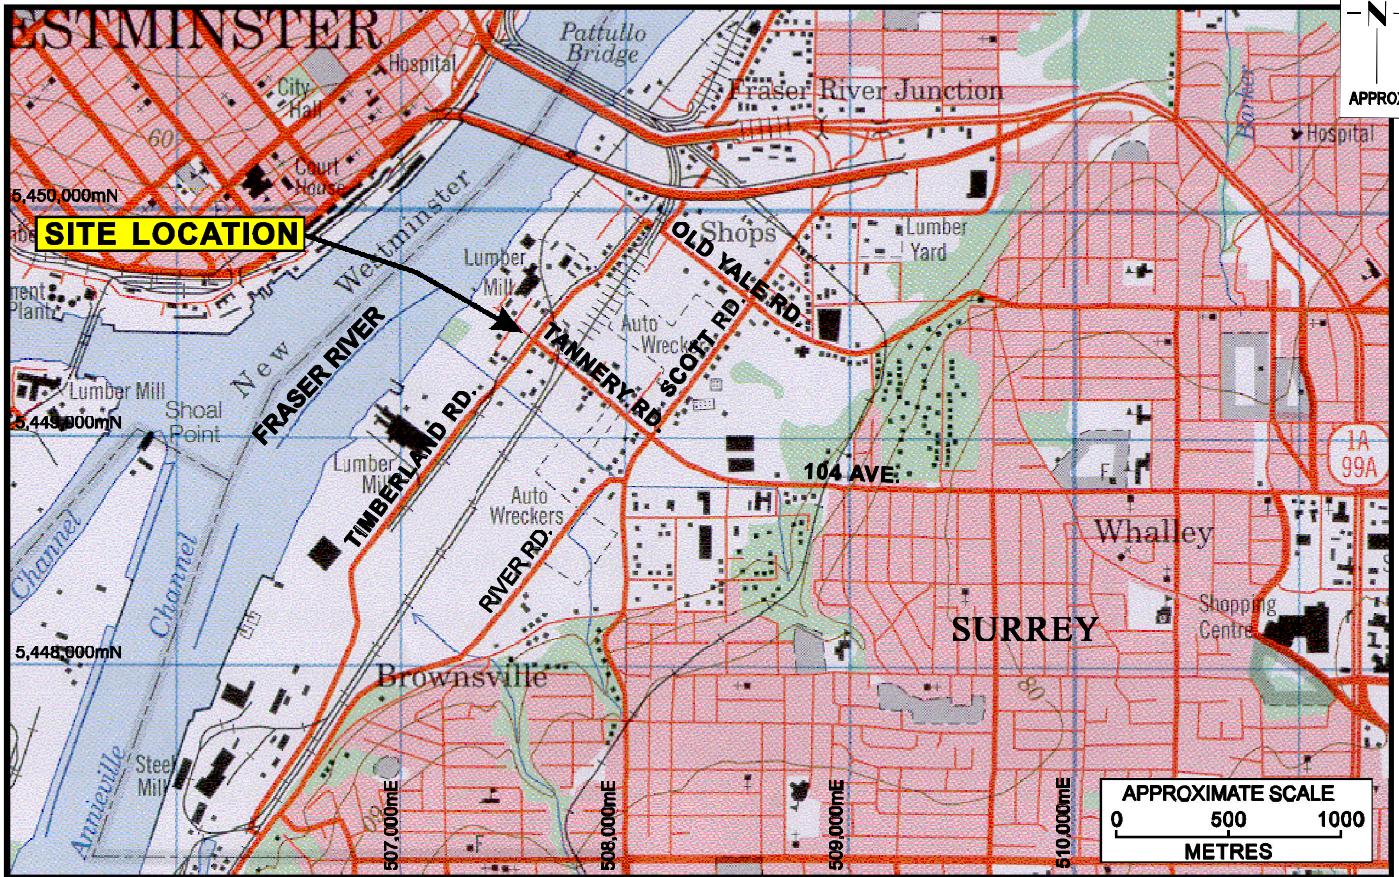

REGIONAL MAP

NTS MAP 92G/2 (New Westminister)

HEMMERA

PHASE I ENVIRONMENTAL SITE ASSESSMENT
BROWNSVILLE SITE, SURREY, BC

SITE LOCATION

CLIENT: **FRASER RIVER PORT** FRASER RIVER PORT AUTHORITY

PROJECT No. 405-003.02