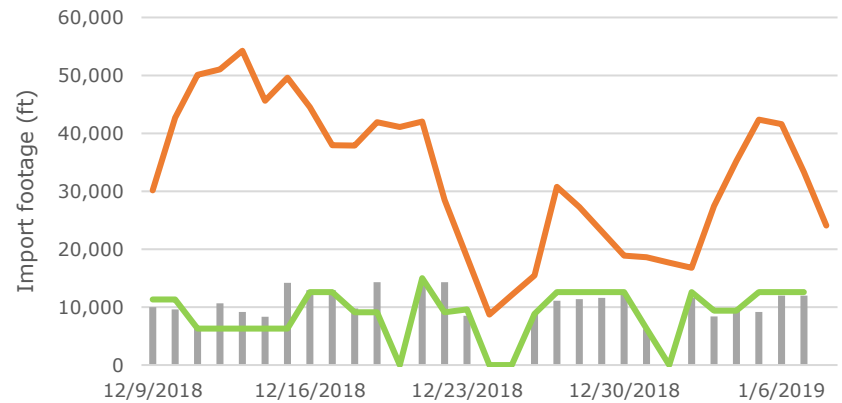

Centerm- CP Dec 9 - Jan 8

— CN on-dock footage — CP on-dock footage ■ Actual Production — Planned

Deltaport - Import Rail On-dock Footage Oct 10 - Jan 8

Deltaport - CN Dec 9 - Jan 8

Deltaport - CP Dec 9 - Jan 8