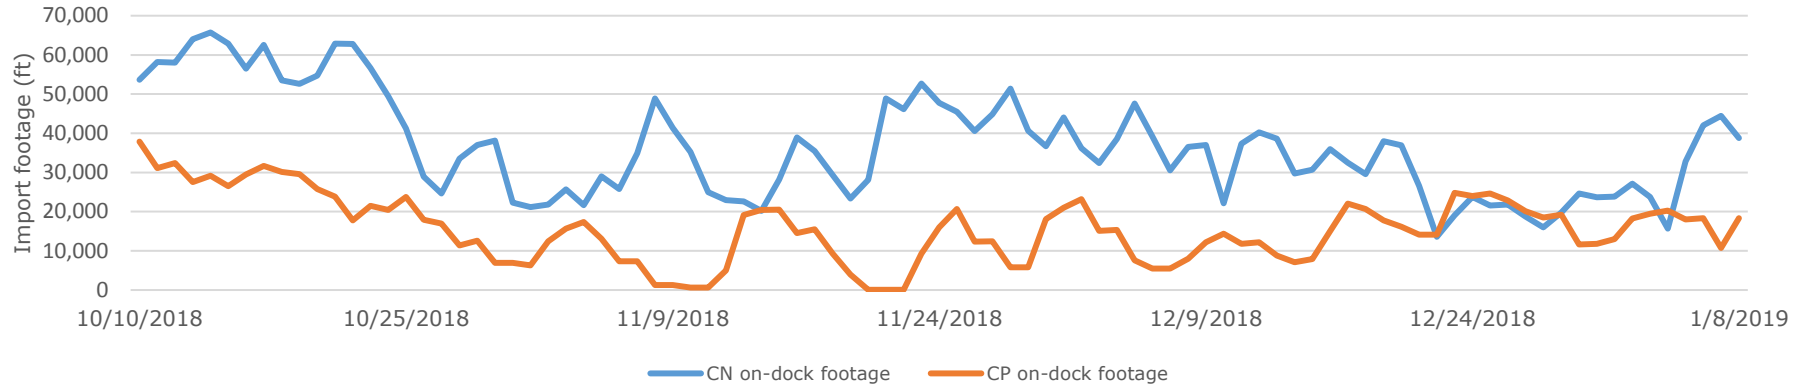

Vanterm - CN Dec 9 - Jan 8

Vanterm - CP Dec 9 - Jan 8

— CN on-dock footage — CP on-dock footage — Actual Production — Planned

Centerm - Import Rail On-dock Footage Oct 10 - Jan 8

Centerm- CN Dec 9 - Jan 8