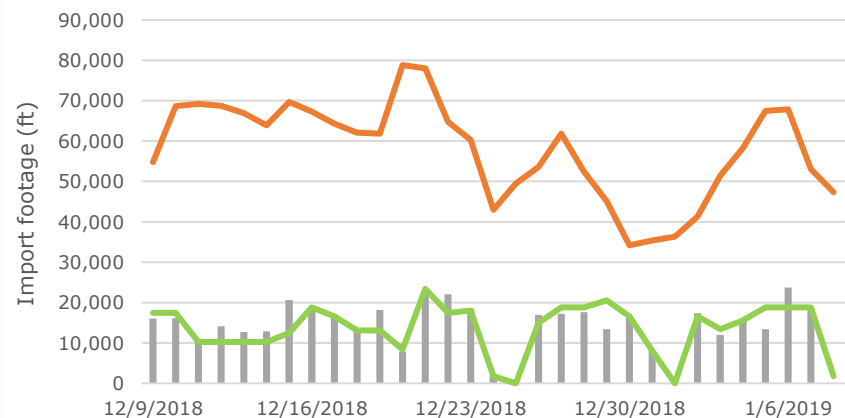

Gateway - Import Rail On-dock Footage Oct 10 - Jan 8

Gateway- CN Dec 8 - Jan 7

Gateway- CP Dec 8 - Jan 7

— CN on-dock footage — CP on-dock footage — Actual Production — Planned

Vanterm - Import Rail On-dock Footage Oct 10 - Jan 8