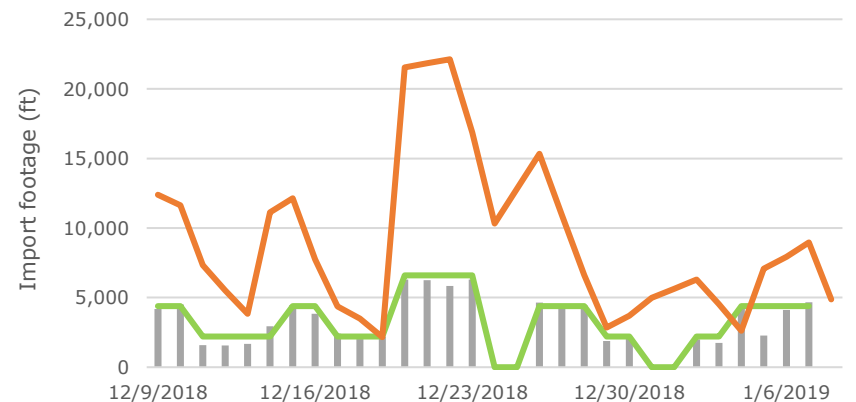

Gateway - Import Rail On-dock Footage Oct 10 - Jan 8

Gateway- CN Dec 8 - Jan 7

Gateway- CP Dec 8 - Jan 7

— CN on-dock footage — CP on-dock footage — Actual Production — Planned

Vanterm - Import Rail On-dock Footage Oct 10 - Jan 8

Vanterm - CN Dec 9 - Jan 8

Vanterm - CP Dec 9 - Jan 8

— CN on-dock footage — CP on-dock footage — Actual Production — Planned

Centerm - Import Rail On-dock Footage Oct 10 - Jan 8

Centerm- CN Dec 9 - Jan 8