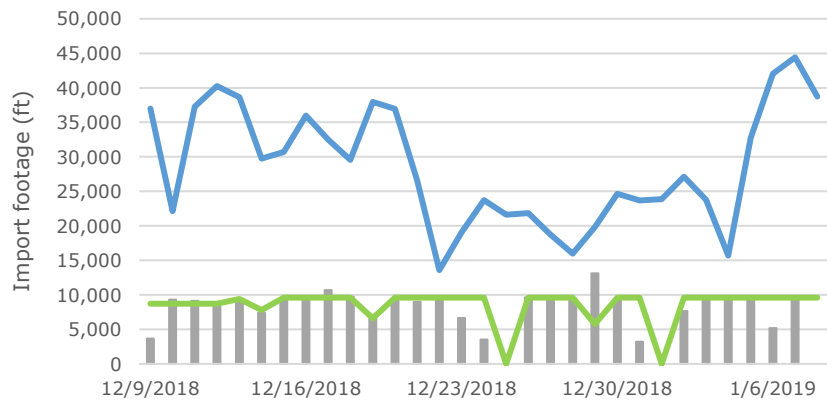

Vanterm - CN Dec 9 - Jan 8

Vanterm - CP Dec 9 - Jan 8

— CN on-dock footage — CP on-dock footage — Actual Production — Planned

Centerm - Import Rail On-dock Footage Oct 10 - Jan 8

Centerm- CN Dec 9 - Jan 8

Centerm- CP Dec 9 - Jan 8

— CN on-dock footage — CP on-dock footage ■ Actual Production — Planned

Deltaport - Import Rail On-dock Footage Oct 10 - Jan 8

Deltaport - CN Dec 9 - Jan 8

Deltaport - CP Dec 9 - Jan 8