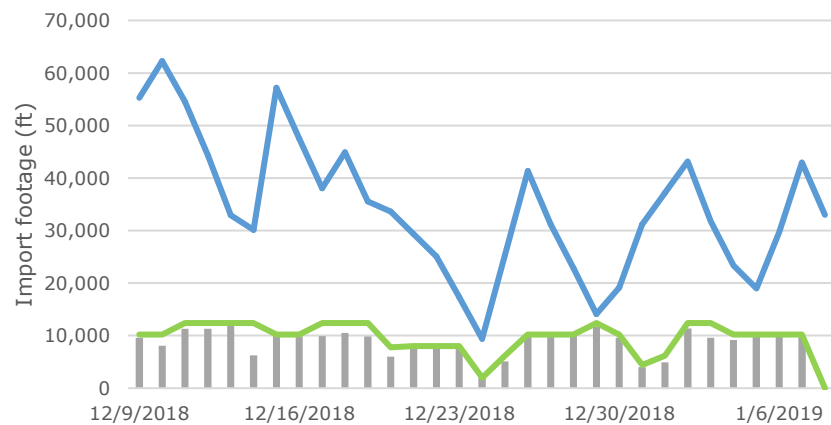

Vanterm - CN Dec 9 - Jan 8