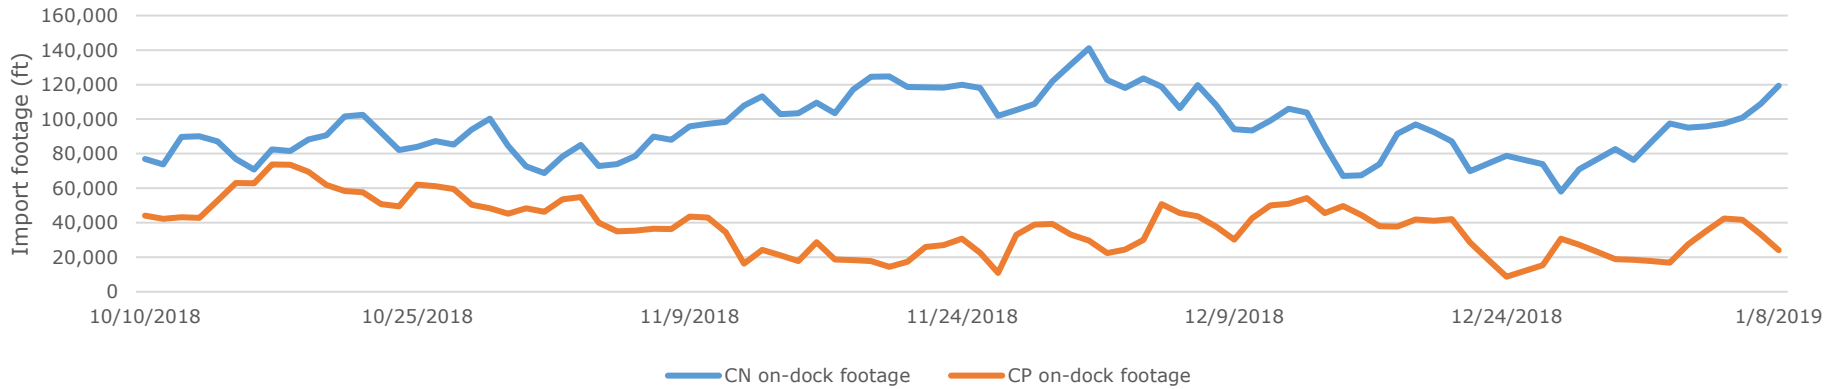

Vanterm - CN Dec 9 - Jan 8

Vanterm - CP Dec 9 - Jan 8

— CN on-dock footage — CP on-dock footage — Actual Production — Planned

Centerm - Import Rail On-dock Footage Oct 10 - Jan 8

Centerm- CN Dec 9 - Jan 8

Centerm- CP Dec 9 - Jan 8

— CN on-dock footage — CP on-dock footage ■ Actual Production — Planned

Deltaport - Import Rail On-dock Footage Oct 10 - Jan 8

Deltaport - CN Dec 9 - Jan 8

Deltaport - CP Dec 9 - Jan 8