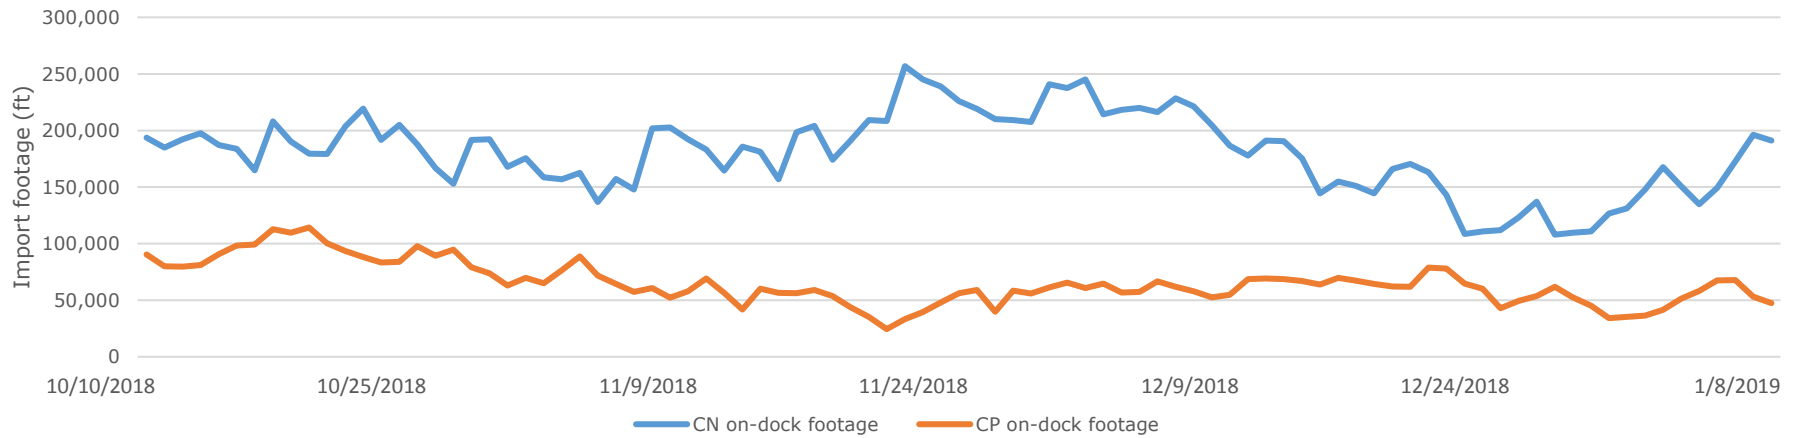

Gateway - Import Rail On-dock Footage Oct 10 - Jan 8

Gateway- CN Dec 8 - Jan 7

Gateway- CP Dec 8 - Jan 7

— CN on-dock footage — CP on-dock footage — Actual Production — Planned

Vanterm - Import Rail On-dock Footage Oct 10 - Jan 8