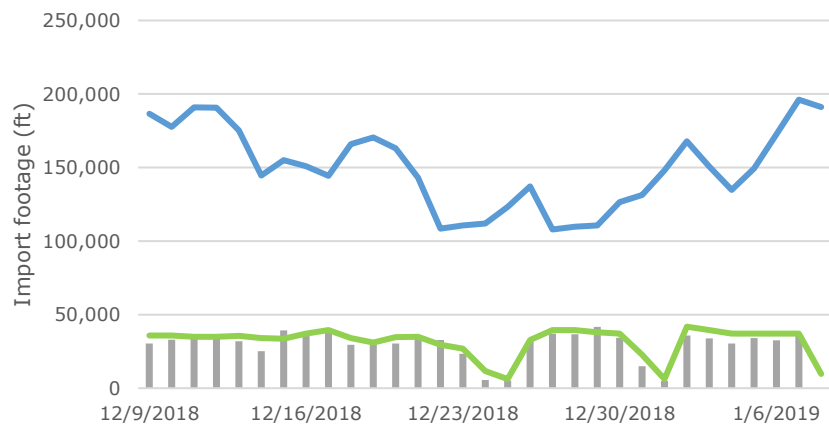

Gateway - Import Rail On-dock Footage Oct 10 - Jan 8

Gateway- CN Dec 8 - Jan 7

Gateway- CP Dec 8 - Jan 7

— CN on-dock footage — CP on-dock footage — Actual Production — Planned

Vanterm - Import Rail On-dock Footage Oct 10 - Jan 8