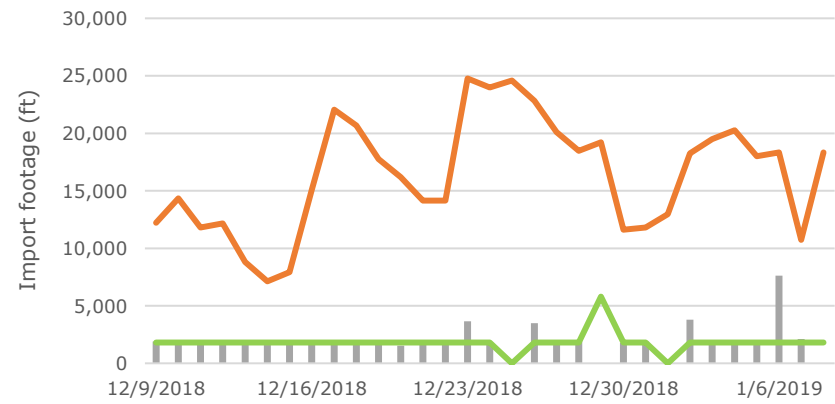

Centerm- CP Dec 9 - Jan 8

— CN on-dock footage — CP on-dock footage ■ Actual Production — Planned