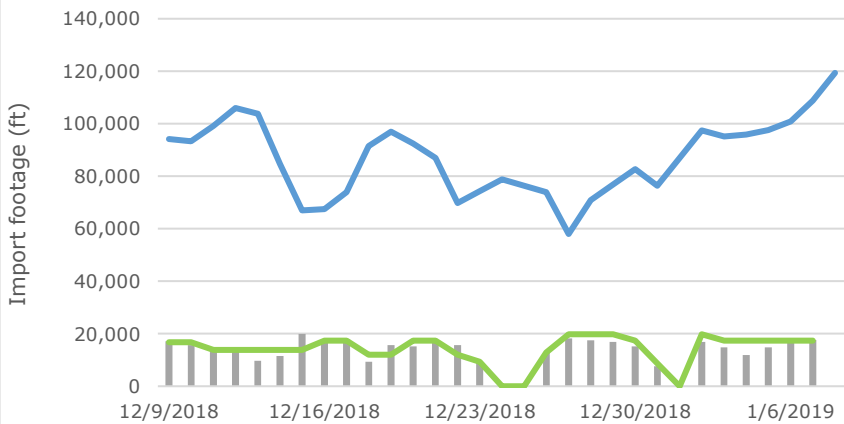

Centerm- CP Dec 9 - Jan 8

— CN on-dock footage — CP on-dock footage ■ Actual Production — Planned

Deltaport - Import Rail On-dock Footage Oct 10 - Jan 8

Deltaport - CN Dec 9 - Jan 8

Deltaport - CP Dec 9 - Jan 8