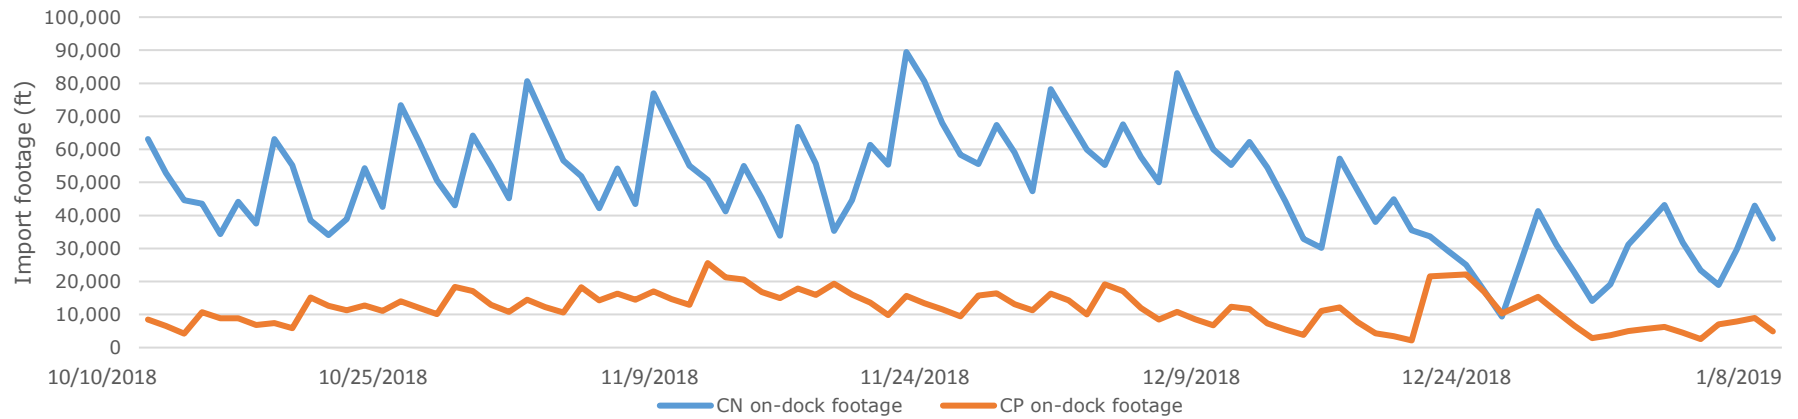

Gateway - Import Rail On-dock Footage Oct 10 - Jan 8

Gateway- CN Dec 8 - Jan 7

Gateway- CP Dec 8 - Jan 7

— CN on-dock footage — CP on-dock footage — Actual Production — Planned

Vanterm - Import Rail On-dock Footage Oct 10 - Jan 8

Vanterm - CN Dec 9 - Jan 8

Vanterm - CP Dec 9 - Jan 8

— CN on-dock footage — CP on-dock footage — Actual Production — Planned

Centerm - Import Rail On-dock Footage Oct 10 - Jan 8

Centerm- CN Dec 9 - Jan 8

Centerm- CP Dec 9 - Jan 8

— CN on-dock footage — CP on-dock footage ■ Actual Production — Planned

Deltaport - Import Rail On-dock Footage Oct 10 - Jan 8

Deltaport - CN Dec 9 - Jan 8

Deltaport - CP Dec 9 - Jan 8